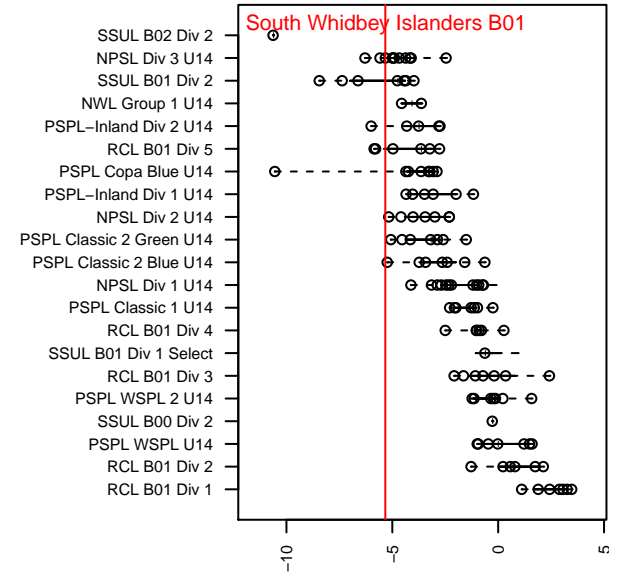

**attack and defense rating
relative to others at age
and all opponents in last 13 months**