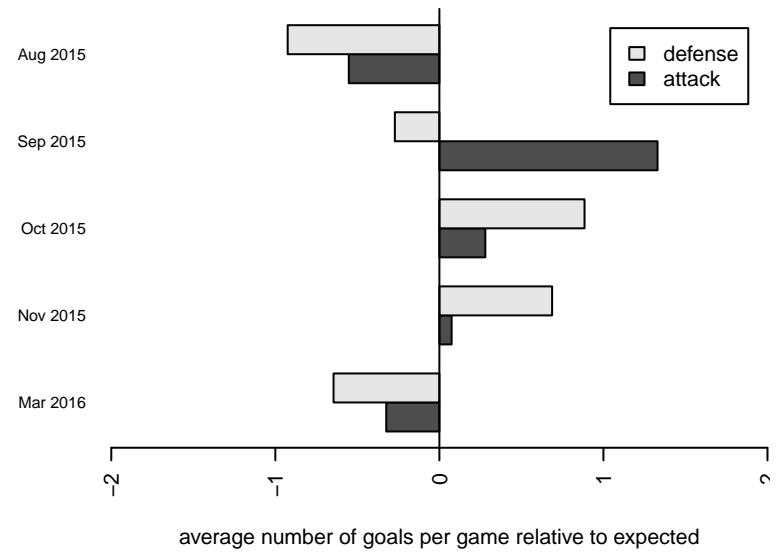

Performance relative to 13 month average