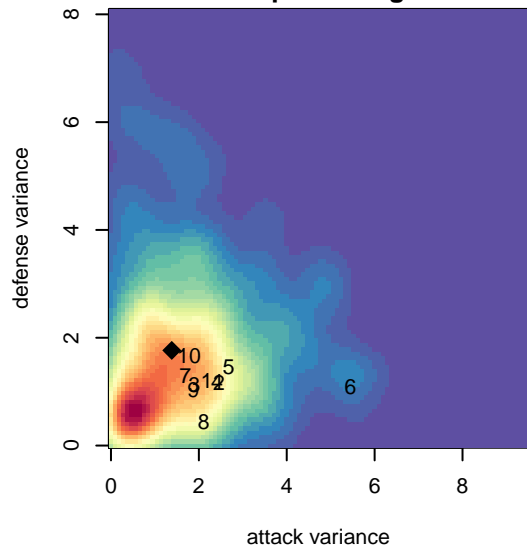

South Whidbey Islanders B01

South Whidbey Youth SC
 Clinton, WA
 B01 total strength=716
 attack=1.05 defense=0.53
 fall league = NPSL Div 3 U14
 spr league = Spr NPSL Div 3 U14
 notes= Michaelides 2015

South Whidbey Islanders B01
 Dots are actual minus expected GF (blue circles) and GA (red triangles).
 Blue line is smoothed change in attack strength. Red is smoothed change in defense strength.

**attack and defense variance (black dot)
relative to other teams
and top 10 in region**