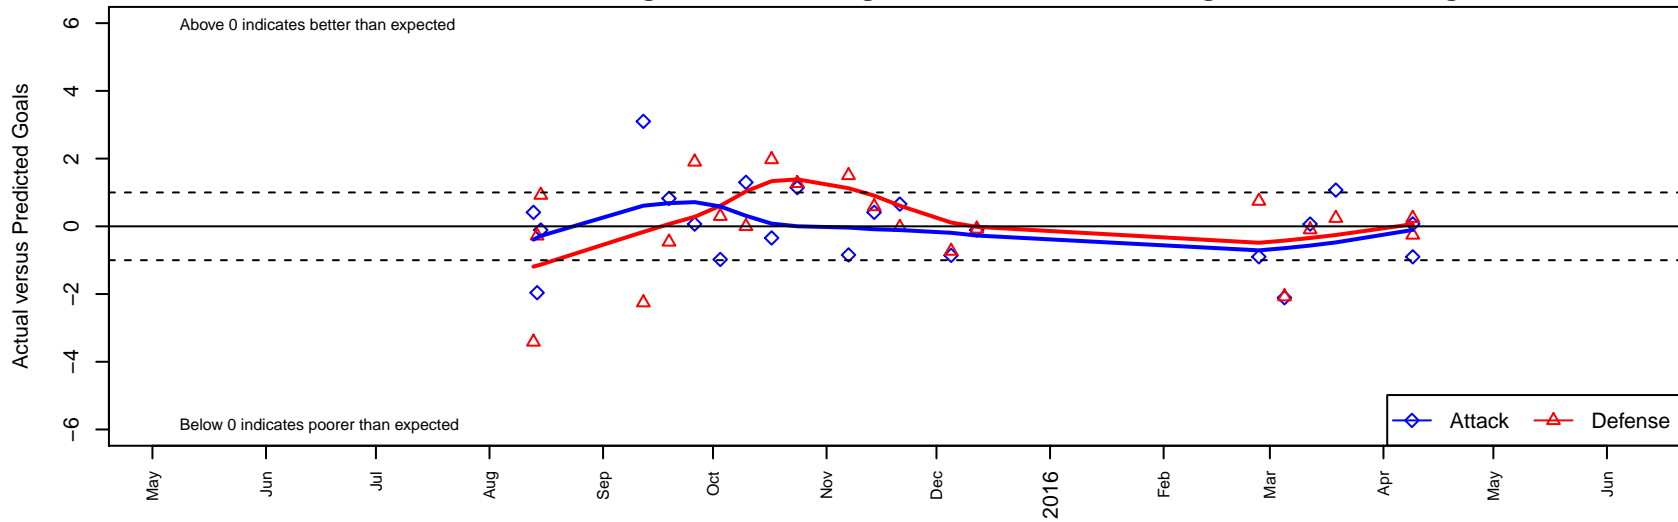

South Whidbey Islanders B01

South Whidbey Youth SC
 Clinton, WA
 B01 total strength=716
 attack=1.05 defense=0.53
 fall league = NPSL Div 3 U14
 spr league = Spr NPSL Div 3 U14
 notes= Michaelides 2015

South Whidbey Islanders B01
 Dots are actual minus expected GF (blue circles) and GA (red triangles).
 Blue line is smoothed change in attack strength. Red is smoothed change in defense strength.

**attack and defense variance (black dot)
relative to other teams
and top 10 in region**