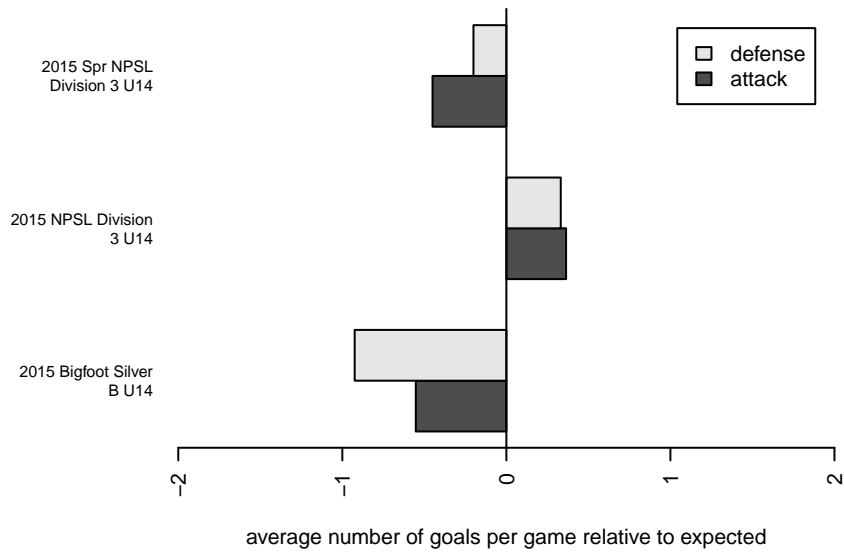

Performance relative to 13 month average